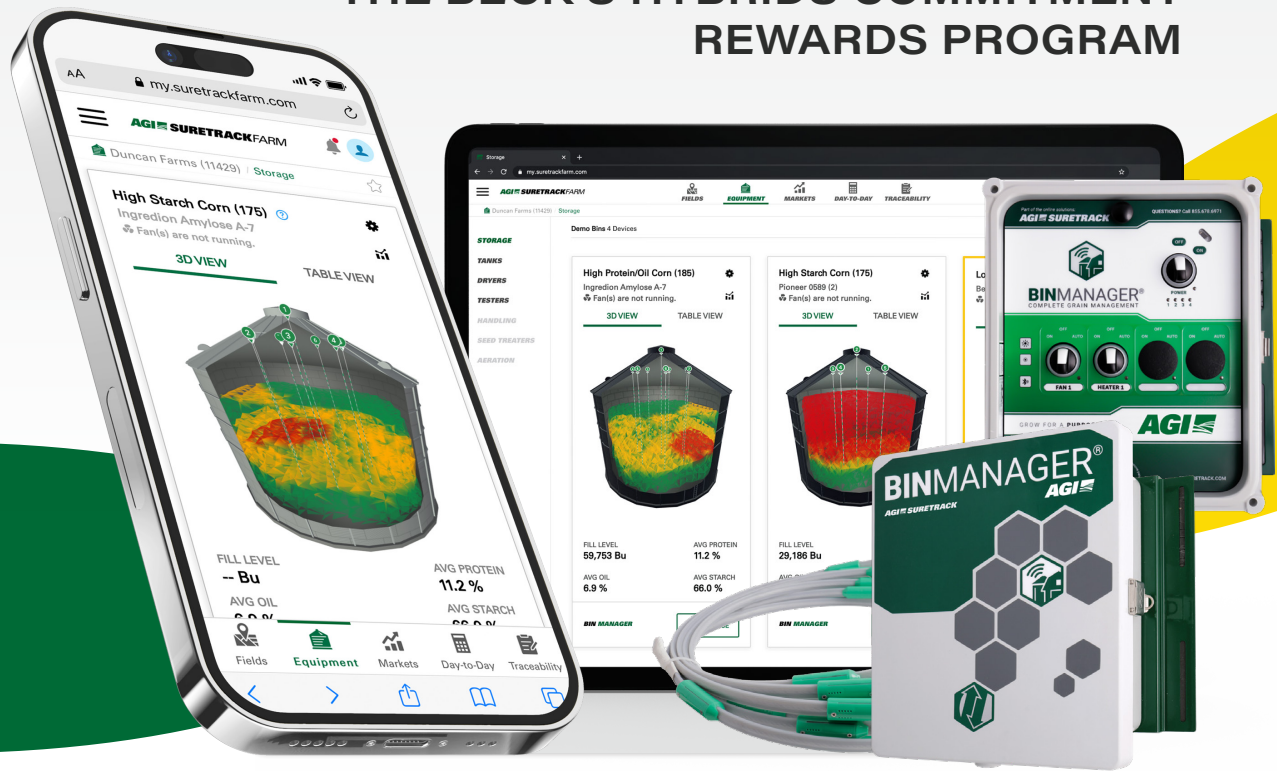

# AGI IS EXCITED TO PARTNER WITH BECK'S HYBRIDS

## AGI BINMANAGER® IS NOW FEATURED IN THE BECK'S HYBRIDS COMMITMENT REWARDS PROGRAM

**SAFETY**  
THROUGH  
AVOIDING PHYSICAL  
IN BIN ENTRY

**VISIBILITY**  
WITH REAL TIME DATA  
READINGS AND ALERTS  
ANYWHERE, ANY TIME