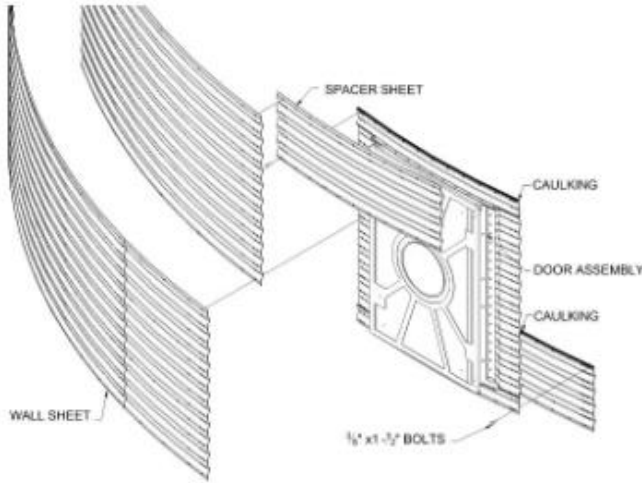

- This change affects stiffened bins from 15' to 45' in diameter
- Walk-In Door style is now standard (where applicable)
- One-tier and two-tier doors are optional upgrades
- Select sizes also have new higher tier options available

New bins sizes are set up for standard production:

- 1815-1817 Stiffened Bin
- 2115-2119 Stiffened Bin
- 2419-2422 Stiffened Bin
- 2719-2725 Stiffened Bin
- 3021-3024 Stiffened Bin

AGI St. Boniface has the following doors available to the market:

Walk-In-Door (one and half tier door)

Features:

- Opening width 28"
- Overall height 57.6" tall
- Embossed outer door pan, two inner door pans

One – Tier Door (multiple versions to suit bin model)

Features:

- Opening width 30"
- Overall height 45.6" tall
- Flat outer door pans with AGI logo and QR code
- One inner door pan
- 5 different strengths to be used in varying bin sizes

Two – Tier Door (multiple versions to suit bin model)