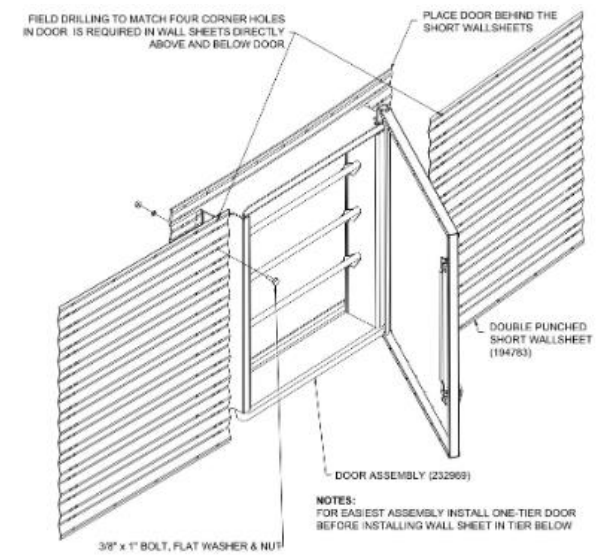

- This change affects stiffened bins from 15' to 45' in diameter
- Walk-In Door style is now standard (where applicable)
- One-tier and two-tier doors are optional upgrades
- Select sizes also have new higher tier options available

New bins sizes are set up for standard production:

- 1815-1817 Stiffened Bin
- 2115-2119 Stiffened Bin
- 2419-2422 Stiffened Bin
- 2719-2725 Stiffened Bin
- 3021-3024 Stiffened Bin

AGI St. Boniface has the following doors available to the market:

Walk-In-Door (one and half tier door)

Features:

- Opening width 28"
- Overall height 57.6" tall
- Embossed outer door pan, two inner door pans

One – Tier Door (multiple versions to suit bin model)

Features:

- Opening width 30"
- Overall height 45.6" tall
- Flat outer door pans with AGI logo and QR code
- One inner door pan
- 5 different strengths to be used in varying bin sizes

Two – Tier Door (multiple versions to suit bin model)