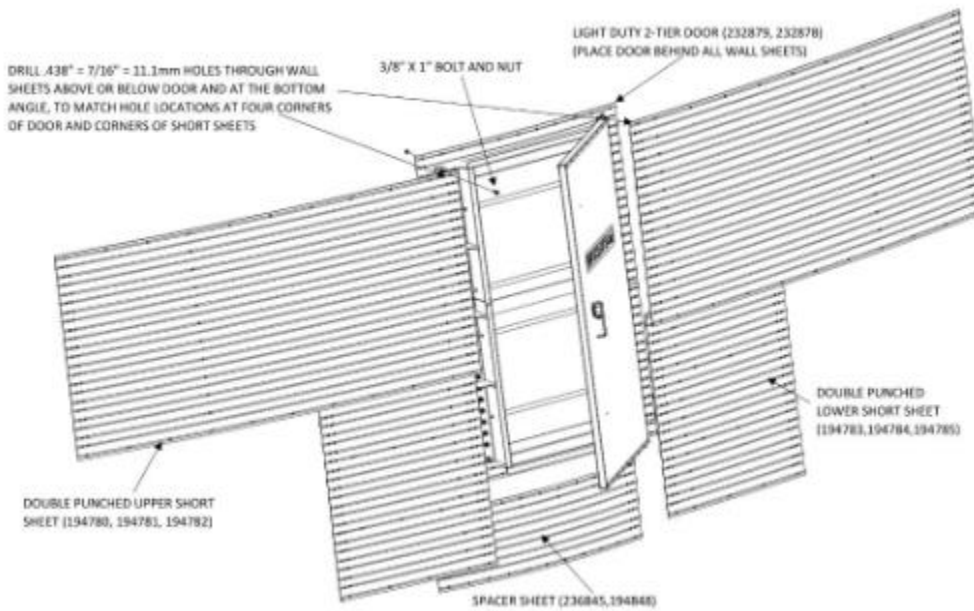

Walk-In-Door (one and half tier door)

Features:

- Opening width 28"
- Overall height 57.6" tall
- Embossed outer door pan, two inner door pans

One – Tier Door (multiple versions to suit bin model)

Features:

- Opening width 30"
- Overall height 45.6" tall
- Flat outer door pans with AGI logo and QR code
- One inner door pan
- 5 different strengths to be used in varying bin sizes

Two – Tier Door (multiple versions to suit bin model)

Features:

- Opening width 30"
- Overall height 73.5" tall
- Flat outer door pans with AGI logo and QR code
- Two inner door pans
- 5 different strengths to be used in varying bin sizes

The previous "Door Where Used" chart **BEFORE** updates: