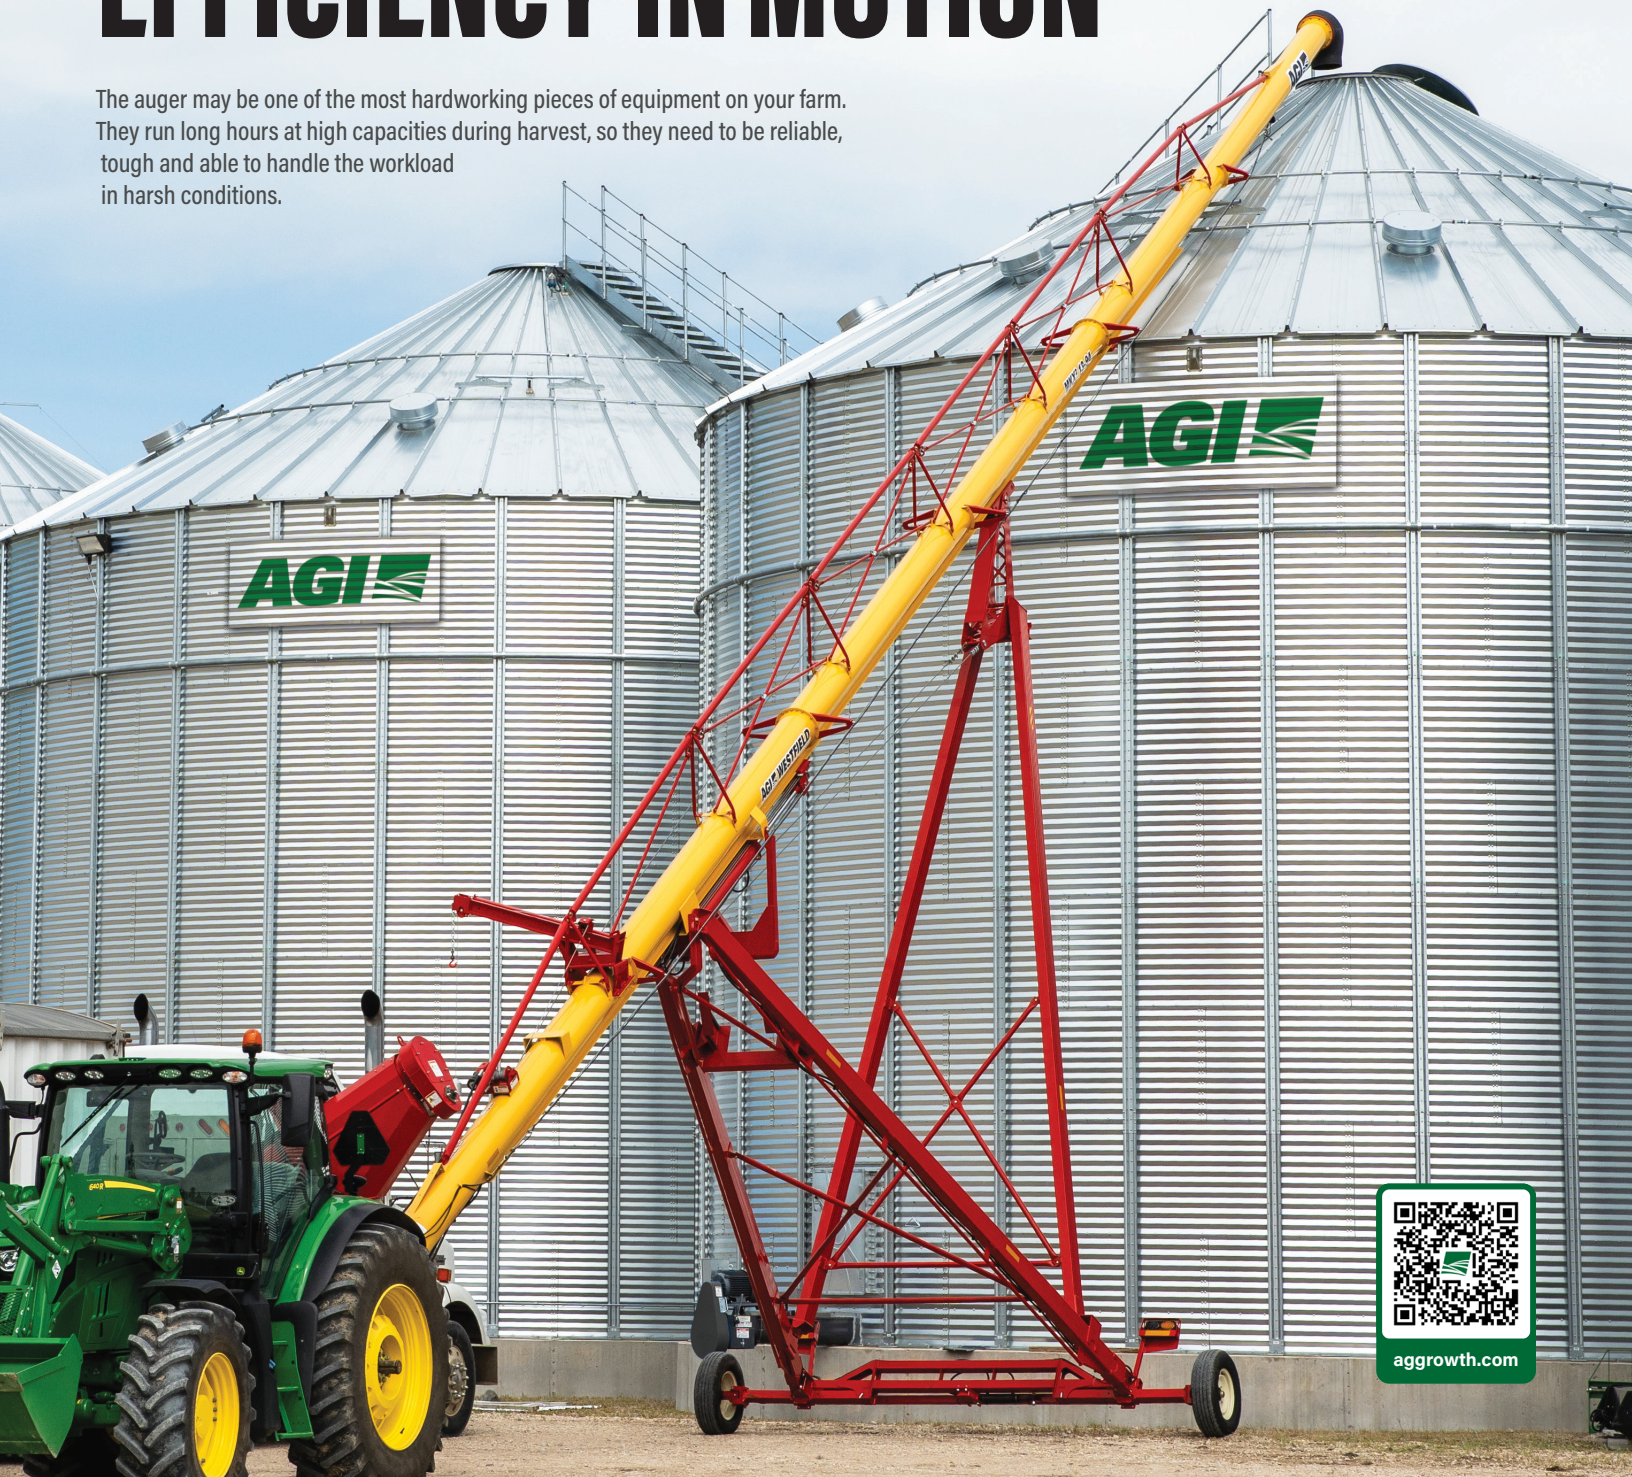

MKX²

EFFICIENCY IN MOTION

The auger may be one of the most hardworking pieces of equipment on your farm. They run long hours at high capacities during harvest, so they need to be reliable, tough and able to handle the workload in harsh conditions.